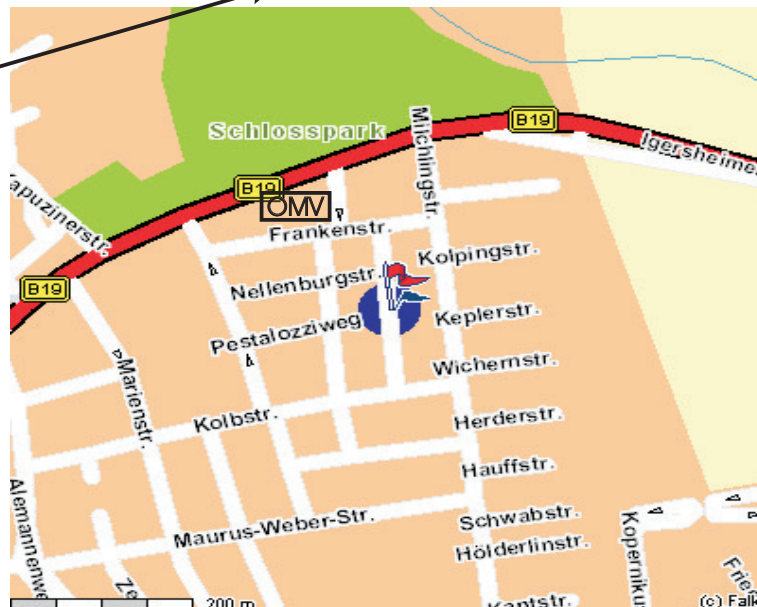

**Hotel
Bundschu**
SILENCEHOTEL & RESTAURANT
IM WEBERDORF

Familie Hans-Jörg Bundschu
Cronbergstraße 15, 97980 Bad Mergentheim
Telefon 07931/933-0, Telefax 07931/933-633
e-mail: Info@Hotel-Bundschu.de
[Http://www.Hotel-Bundschu.de](http://www.Hotel-Bundschu.de)