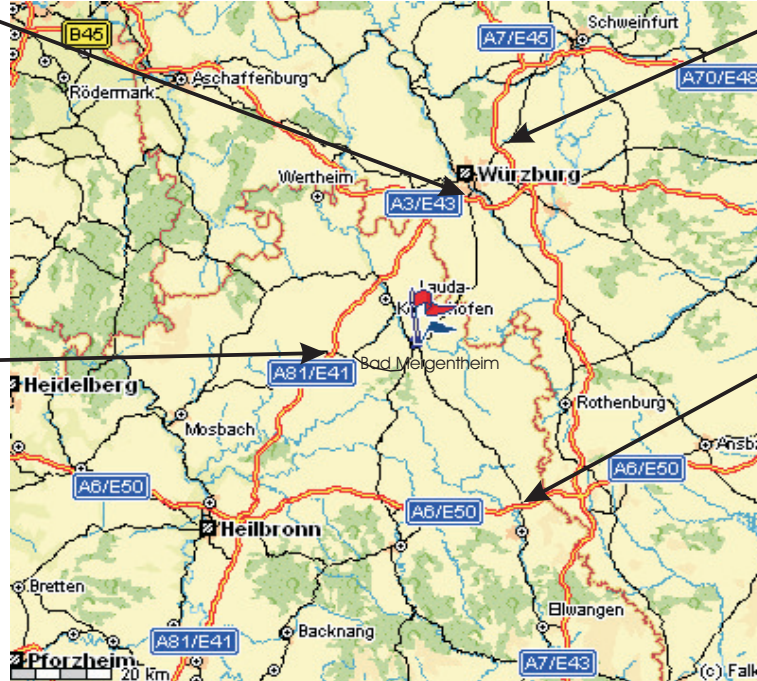

# DER SCHNELLSTE WEG ZU UNS

On the Motorway A3 from **Frankfurt** or **Nürnberg** take the exit Würzburg / Heidingsfeld. Drive on on the major road B19 in the direction of Schwäbisch Hall to Bad Mergentheim.

On the Motorway A81 from **Stuttgart** / **Heilbronn** take the exit Boxberg. Drive on on the major road B 292 to Bad Mergentheim.

On the Motorway A7: from **Hannover** / **Fulda** take the exit Würzburg / Estenfeld. Drive on on the mayor road B 19 in the direction of Schwäbisch Hall to Bad Mergentheim.

On the Motorway A7: from **Ulm** / **München** change at the motorway interchange Feuchtwangen to the motorway A6. Take the exit Crailsheim. Drive on on the mayor road B 19 to Bad Mergentheim.

## From Tauberbischofsheim / B 290:

Oriente at the signs in the direction of Crailsheim, later in the direction of Würzburg or Weberdorf. After the petrol station "OMV" take the 2. street and turn right into the Milchlingstraße. It is 250 mtrs. to your hotel.