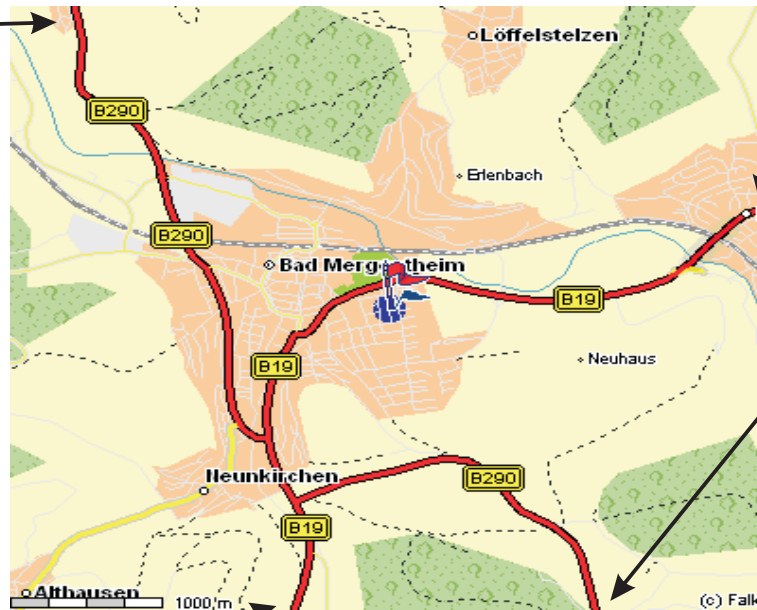

# DER SCHNELLSTE WEG ZU UNS

On the Motorway A3 from **Frankfurt** or **Nürnberg** take the exit Würzburg / Heidingsfeld. Drive on on the major road B19 in the direction of Schwäbisch Hall to Bad Mergentheim.

On the Motorway A81 from **Stuttgart** / **Heilbronn** take the exit Boxberg. Drive on on the major road B 292 to Bad Mergentheim.

On the Motorway A7: from **Hannover** / **Fulda** take the exit Würzburg / Estenfeld. Drive on on the mayor road B 19 in the direction of Schwäbisch Hall to Bad Mergentheim.

On the Motorway A7: from **Ulm** / **München** change at the motorway interchange Feuchtwangen to the motorway A6. Take the exit Crailsheim. Drive on on the mayor road B 19 to Bad Mergentheim.

## From Tauberbischofsheim / B 290:

Oriente at the signs in the direction of Crailsheim, later in the direction of Würzburg or Weberdorf. After the petrol station "OMV" take the 2. street and turn right into the Milchlingstraße. It is 250 mtrs. to your hotel.